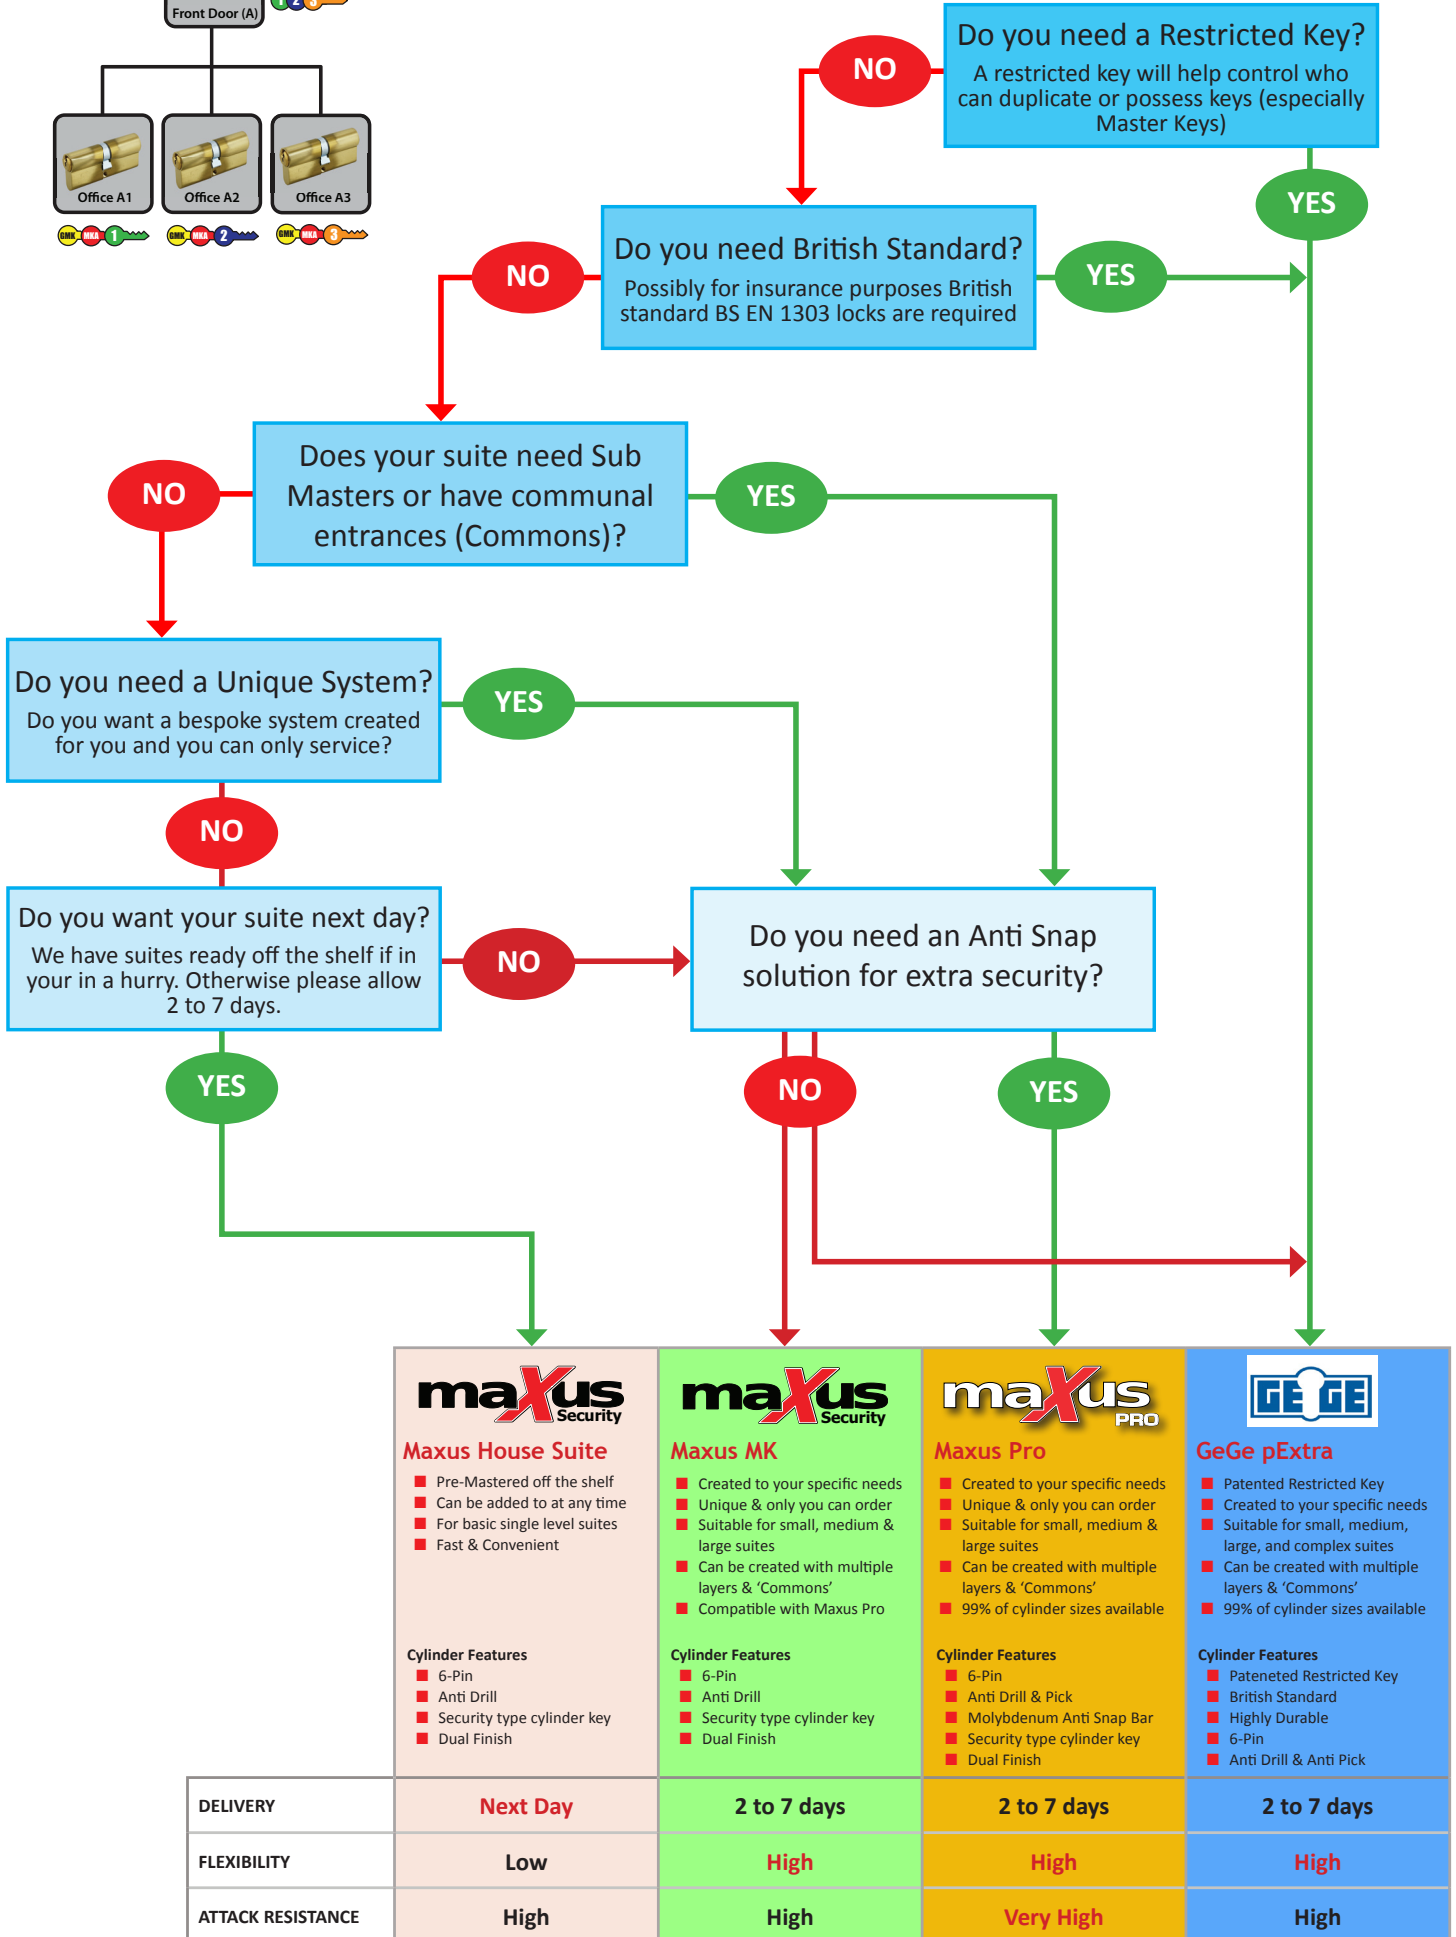

Master Keyed Suite Selector

	maxus Security	maxus Security	maxus PRO	GeGe pExtra
	Maxus House Suite <ul style="list-style-type: none"> Pre-Mastered off the shelf Can be added to at any time For basic single level suites Fast & Convenient Cylinder Features <ul style="list-style-type: none"> 6-Pin Anti Drill Security type cylinder key Dual Finish 	Maxus MK <ul style="list-style-type: none"> Created to your specific needs Unique & only you can order Suitable for small, medium & large suites Can be created with multiple layers & 'Commons' Compatible with Maxus Pro Cylinder Features <ul style="list-style-type: none"> 6-Pin Anti Drill Security type cylinder key Dual Finish 	Maxus Pro <ul style="list-style-type: none"> Created to your specific needs Unique & only you can order Suitable for small, medium & large suites Can be created with multiple layers & 'Commons' 99% of cylinder sizes available Cylinder Features <ul style="list-style-type: none"> 6-Pin Anti Drill & Pick Molybdenum Anti Snap Bar Security type cylinder key Dual Finish 	GeGe pExtra <ul style="list-style-type: none"> Patented Restricted Key Created to your specific needs Suitable for small, medium, large, and complex suites Can be created with multiple layers & 'Commons' 99% of cylinder sizes available Cylinder Features <ul style="list-style-type: none"> Patented Restricted Key British Standard Highly Durable 6-Pin Anti Drill & Anti Pick
DELIVERY	Next Day	2 to 7 days	2 to 7 days	2 to 7 days
FLEXIBILITY	Low	High	High	High
ATTACK RESISTANCE	High	High	Very High	High