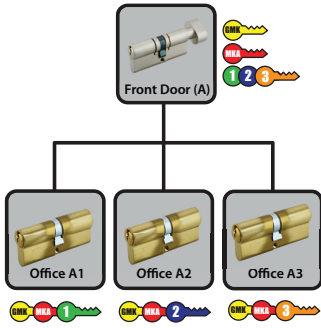

Master Keyed Suite Selector

	maxus Security	maxus Security	maxus PRO	GeGe pExtra
	Maxus House Suite <ul style="list-style-type: none"> Pre-Mastered off the shelf Can be added to at any time For basic single level suites Fast & Convenient Cylinder Features <ul style="list-style-type: none"> 6-Pin Anti Drill Security type cylinder key Dual Finish 	Maxus MK <ul style="list-style-type: none"> Created to your specific needs Unique & only you can order Suitable for small, medium & large suites Can be created with multiple layers & 'Commons' Compatible with Maxus Pro Cylinder Features <ul style="list-style-type: none"> 6-Pin Anti Drill Security type cylinder key Dual Finish 	Maxus Pro <ul style="list-style-type: none"> Created to your specific needs Unique & only you can order Suitable for small, medium & large suites Can be created with multiple layers & 'Commons' 99% of cylinder sizes available Cylinder Features <ul style="list-style-type: none"> 6-Pin Anti Drill & Pick Molybdenum Anti Snap Bar Security type cylinder key Dual Finish 	GeGe pExtra <ul style="list-style-type: none"> Patented Restricted Key Created to your specific needs Suitable for small, medium, large, and complex suites Can be created with multiple layers & 'Commons' 99% of cylinder sizes available Cylinder Features <ul style="list-style-type: none"> Patented Restricted Key British Standard Highly Durable 6-Pin Anti Drill & Anti Pick
DELIVERY	Next Day	2 to 7 days	2 to 7 days	2 to 7 days
FLEXIBILITY	Low	High	High	High
ATTACK RESISTANCE	High	High	Very High	High